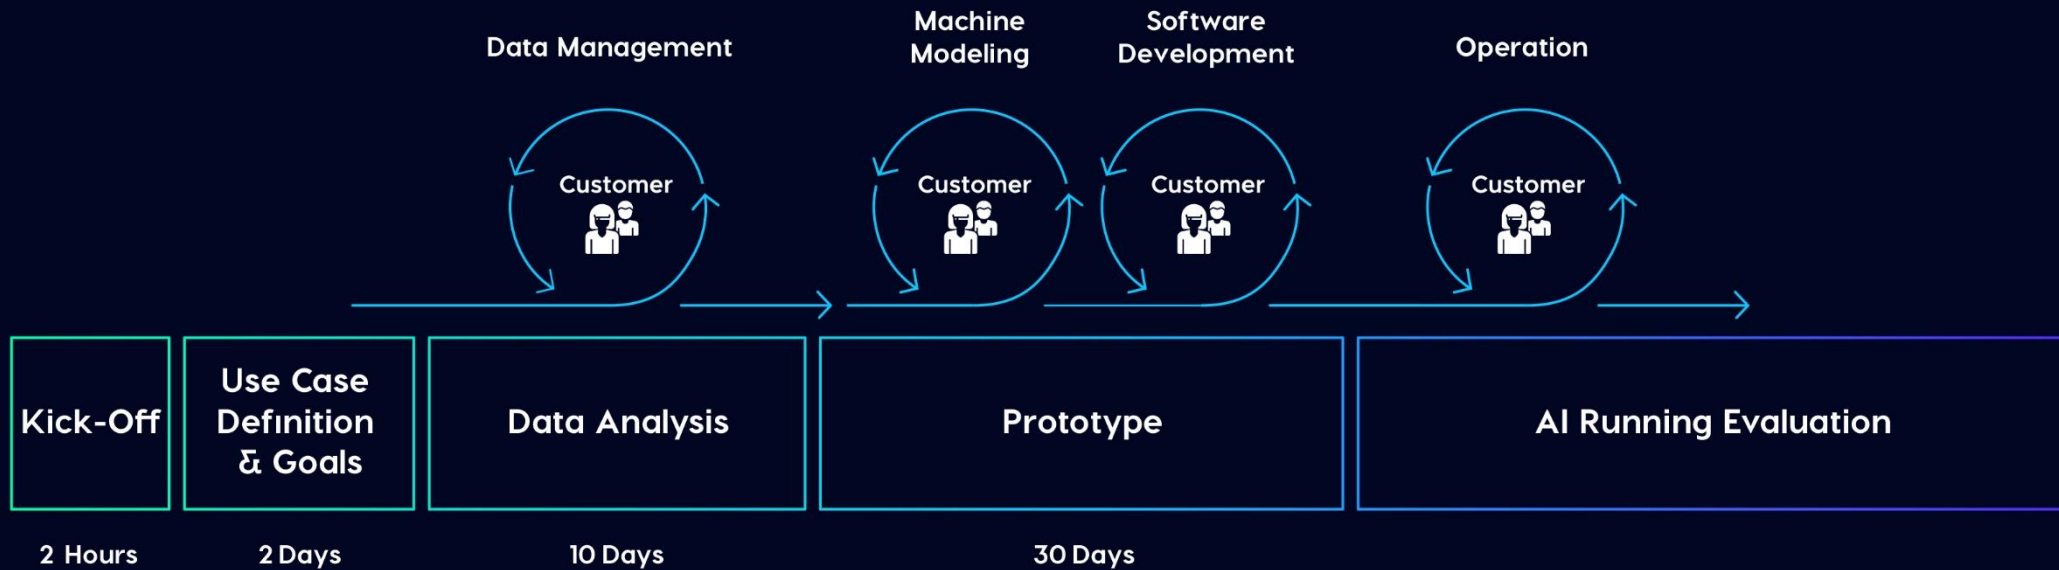

Agile Machine Learning

Proven results in weeks, not years